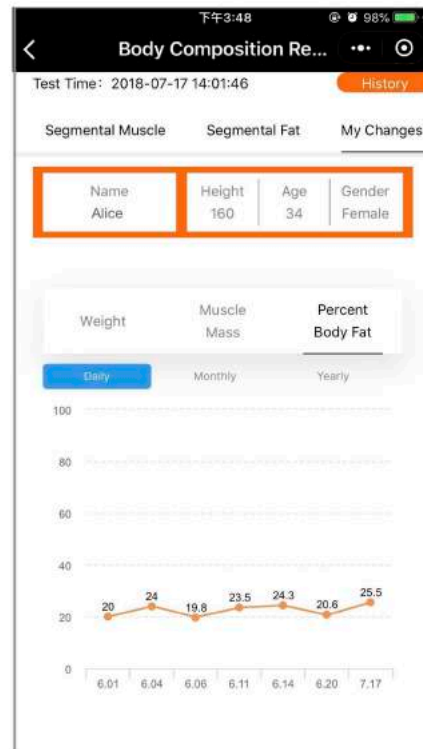

Mini Body Composition Analyzer

Function:

- 19 Full-body measurements of body weight, muscle, fat;
- Guidance of weight control, bodybuilding and nutrition management.

Features:

- Dual Frequency BIA Technology
- Integrated Bluetooth instant data transmission to your mobile phone
- Easy-to-read measurements with instant assessments
- User recognition - just step on and the scale will start measurement
- 19 Full-body measurements of body weight, muscle, fat
- Free Mobile Android, iOS App.

Application:

- Families
- Private trainers
- Nutritionist

Specifications:

- Bluetooth 4.0 Low Energy
- Capacity: 5-180kg
- Weight increments: 0.1kg
- Body Fat Increments: 0.1%
- Power Supply: 4 x AA (excluded)
- Dimensions: 44x40x9cm
- Weight: 2.4kg

Test Result from Mobile App

Home Page

Body Composition Data Sheet

Obesity Analysis

Segmental Muscle Analysis

Segmental Fat Analysis

History Data Chart