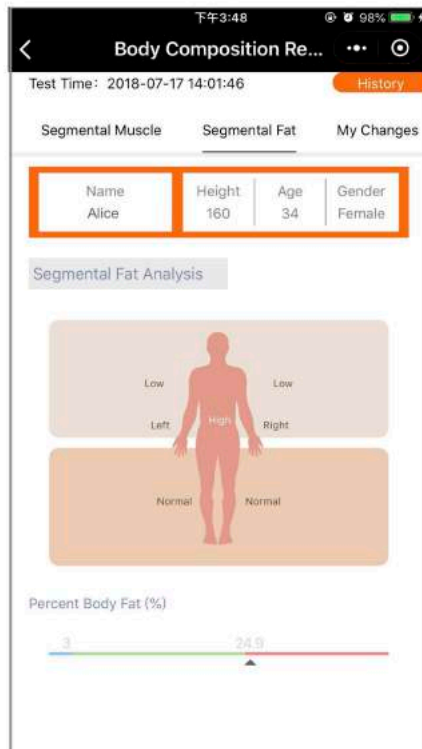

Mini Body Composition Analyzer

Function:

- 19 Full-body measurements of body weight, muscle, fat;
- Guidance of weight control, bodybuilding and nutrition management.

Features:

- Dual Frequency BIA Technology
- Integrated Bluetooth instant data transmission to your mobile phone
- Easy-to-read measurements with instant assessments
- User recognition - just step on and the scale will start measurement
- 19 Full-body measurements of body weight, muscle, fat
- Free Mobile Android, iOS App.

Application:

- Families
- Private trainers
- Nutritionist

Specifications:

- Bluetooth 4.0 Low Energy
- Capacity: 5-180kg
- Weight increments: 0.1kg
- Body Fat Increments: 0.1%
- Power Supply: 4 x AA (excluded)
- Dimensions: 44x40x9cm
- Weight: 2.4kg

Test Result from Mobile App

Home Page

Body Composition Data Sheet

Obesity Analysis

Segmental Muscle Analysis

Segmental Fat Analysis

History Data Chart