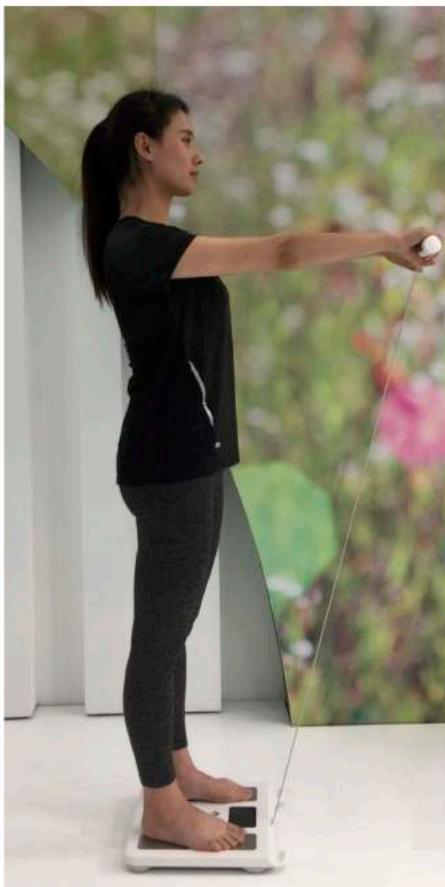

Mini Body Composition Analyzer

Function:

- 19 Full-body measurements of body weight, muscle, fat;
- Guidance of weight control, bodybuilding and nutrition management.

Features:

- Dual Frequency BIA Technology
- Integrated Bluetooth instant data transmission to your mobile phone
- Easy-to-read measurements with instant assessments
- User recognition - just step on and the scale will start measurement
- 19 Full-body measurements of body weight, muscle, fat
- Free Mobile Android, iOS App.

Application:

- Families
- Private trainers
- Nutritionist

Specifications:

- Bluetooth 4.0 Low Energy
- Capacity: 5-180kg
- Weight increments: 0.1kg
- Body Fat Increments: 0.1%
- Power Supply: 4 x AA (excluded)
- Dimensions: 44x40x9cm
- Weight: 2.4kg

Test Result from Mobile App

Home Page

Body Composition Data Sheet

Obesity Analysis

Segmental Muscle Analysis

Segmental Fat Analysis

History Data Chart