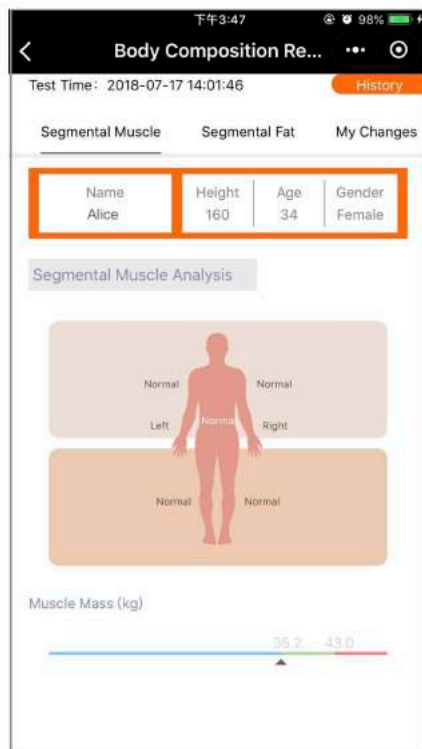

Mini Body Composition Analyzer

Function:

- 19 Full-body measurements of body weight, muscle, fat;
- Guidance of weight control, bodybuilding and nutrition management.

Features:

- Dual Frequency BIA Technology
- Integrated Bluetooth instant data transmission to your mobile phone
- Easy-to-read measurements with instant assessments
- User recognition - just step on and the scale will start measurement
- 19 Full-body measurements of body weight, muscle, fat
- Free Mobile Android, iOS App.

Application:

- Families
- Private trainers
- Nutritionist

Specifications:

- Bluetooth 4.0 Low Energy
- Capacity: 5-180kg
- Weight increments: 0.1kg
- Body Fat Increments: 0.1%
- Power Supply: 4 x AA (excluded)
- Dimensions: 44x40x9cm
- Weight: 2.4kg

Test Result from Mobile App

Home Page

Body Composition Data Sheet

Obesity Analysis

Segmental Muscle Analysis

Segmental Fat Analysis

History Data Chart